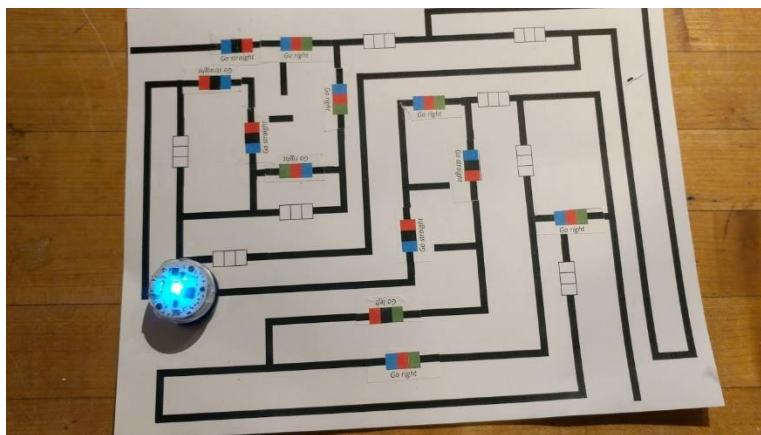

# Ozobots

How it Works:

Ozobots use sensors to follow lines and read Color Codes you make with markers (or stickers!). Choose from Speed, Direction, Cool Moves codes, and more.

Ozobot Blockly:

Build programs for your bot with drag-and-drop blocks.

# Quackers (Cheese and Quackers)

**Waddles**

**Swims**

Great robot for toddlers to play with!!